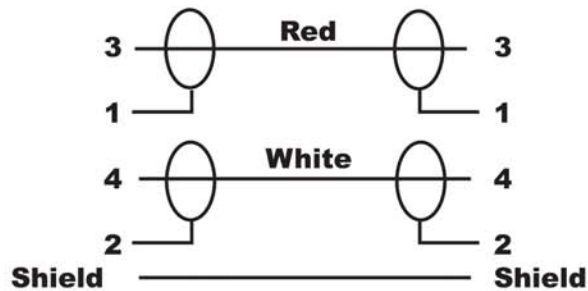

**Configuration:**  
**MINI DIN 4M(P1)**      **MINI DIN 4F(P2)**

**Notes:**

- Metal Plug, Chrome-Plated
- Contacts: Gold Plated, Shielded
- 4-Pin S-VHS Male to 4-Pin S-VHS Coupler

**Electrical test:**

1. 100% short, open, miswire test
2. Conduct resistance: 10 Ohm(max)
3. Insulation resistance: 10Mohm(min)
4. dielectric test: DC 300V

ITEM NO  
**AK-AV508-R (1.5M)**

TITLE  
 High Quality S-VHS Connection Cable,  
 4-Pin S-VHS Male to 4-Pin S-VHS Coupler

**ASSMANN**  
 Electronics, Inc.  
 1840 W. Drake Drive, Suite 101 - Tempe, AZ 85283  
 Toll Free: 1-877-277-6266 Email: info@usa-assmann.com