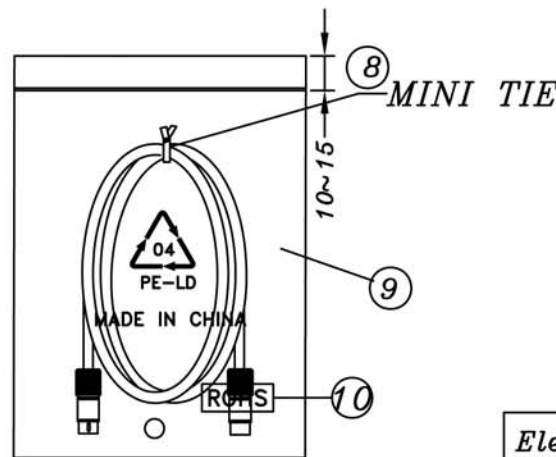

**Configuration:**  
**MINI DIN 4M(P1)**      **MINI DIN 4F(P2)**

**Notes:**

- Metal Plug, Chrome-Plated
- Contacts: Gold Plated, Shielded
- 4-Pin S-VHS Male to 4-Pin S-VHS Coupler

**Electrical test:**

1. 100% short, open, miswire test
2. Conduct resistance: 10 Ohm(max)
3. Insulation resistance: 10Mohm(min)
4. dielectric test: DC 300V

ITEM NO  
**AK-AV508-R (1.5M)**

TITLE  
 High Quality S-VHS Connection Cable,  
 4-Pin S-VHS Male to 4-Pin S-VHS Coupler

**ASSMANN**  
 Electronics, Inc.  
 1840 W. Drake Drive, Suite 101 - Tempe, AZ 85283  
 Toll Free: 1-877-277-6266 Email: info@usa-assmann.com